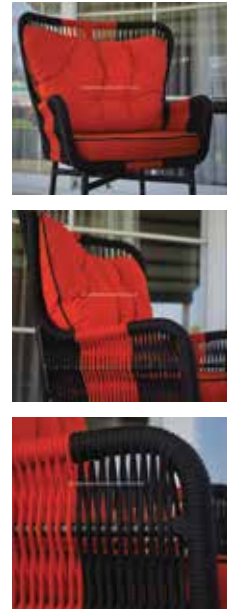

DUKE SOFA SET